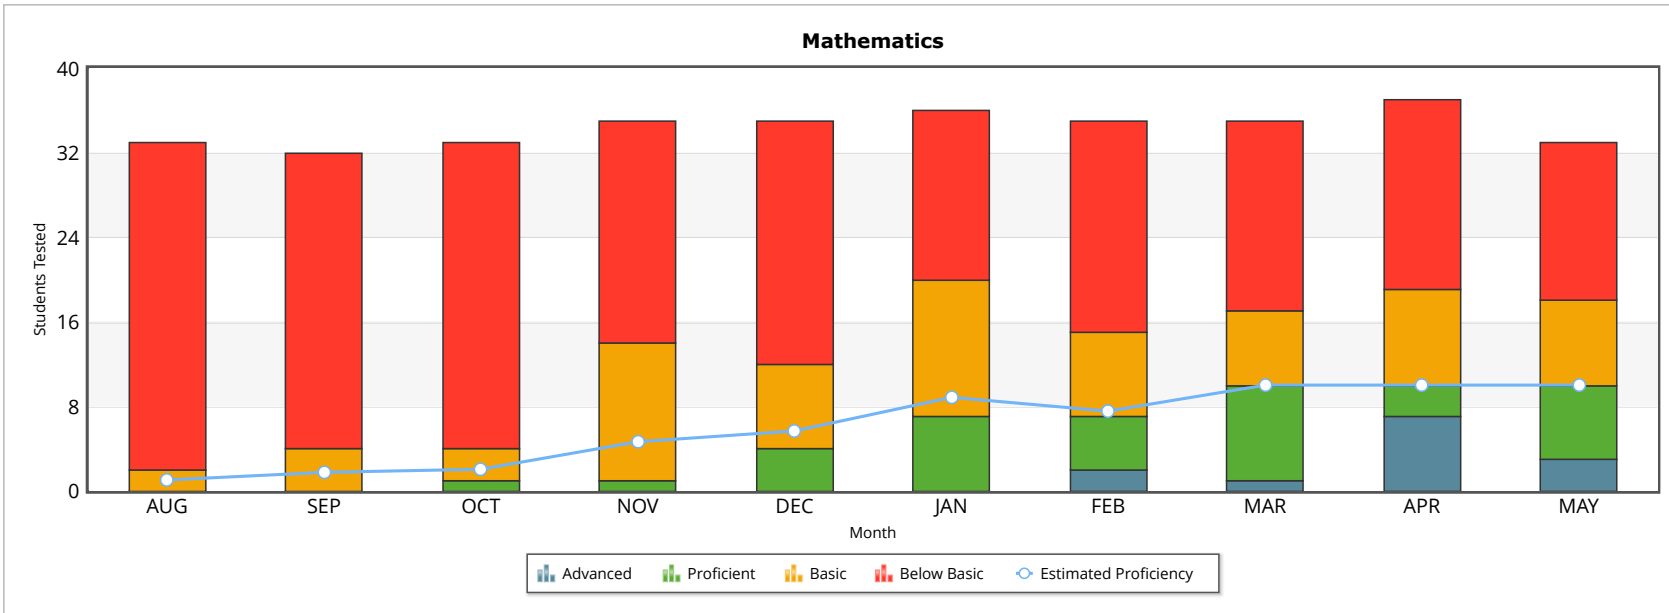

# District Progress by Threshold with Grade

**School Year:** 2023-2024

**District:** Lonedell School District R14

**School:** Lonedell Elementary School

**Grade Level:** Grade 4

**Demographics:** All Students